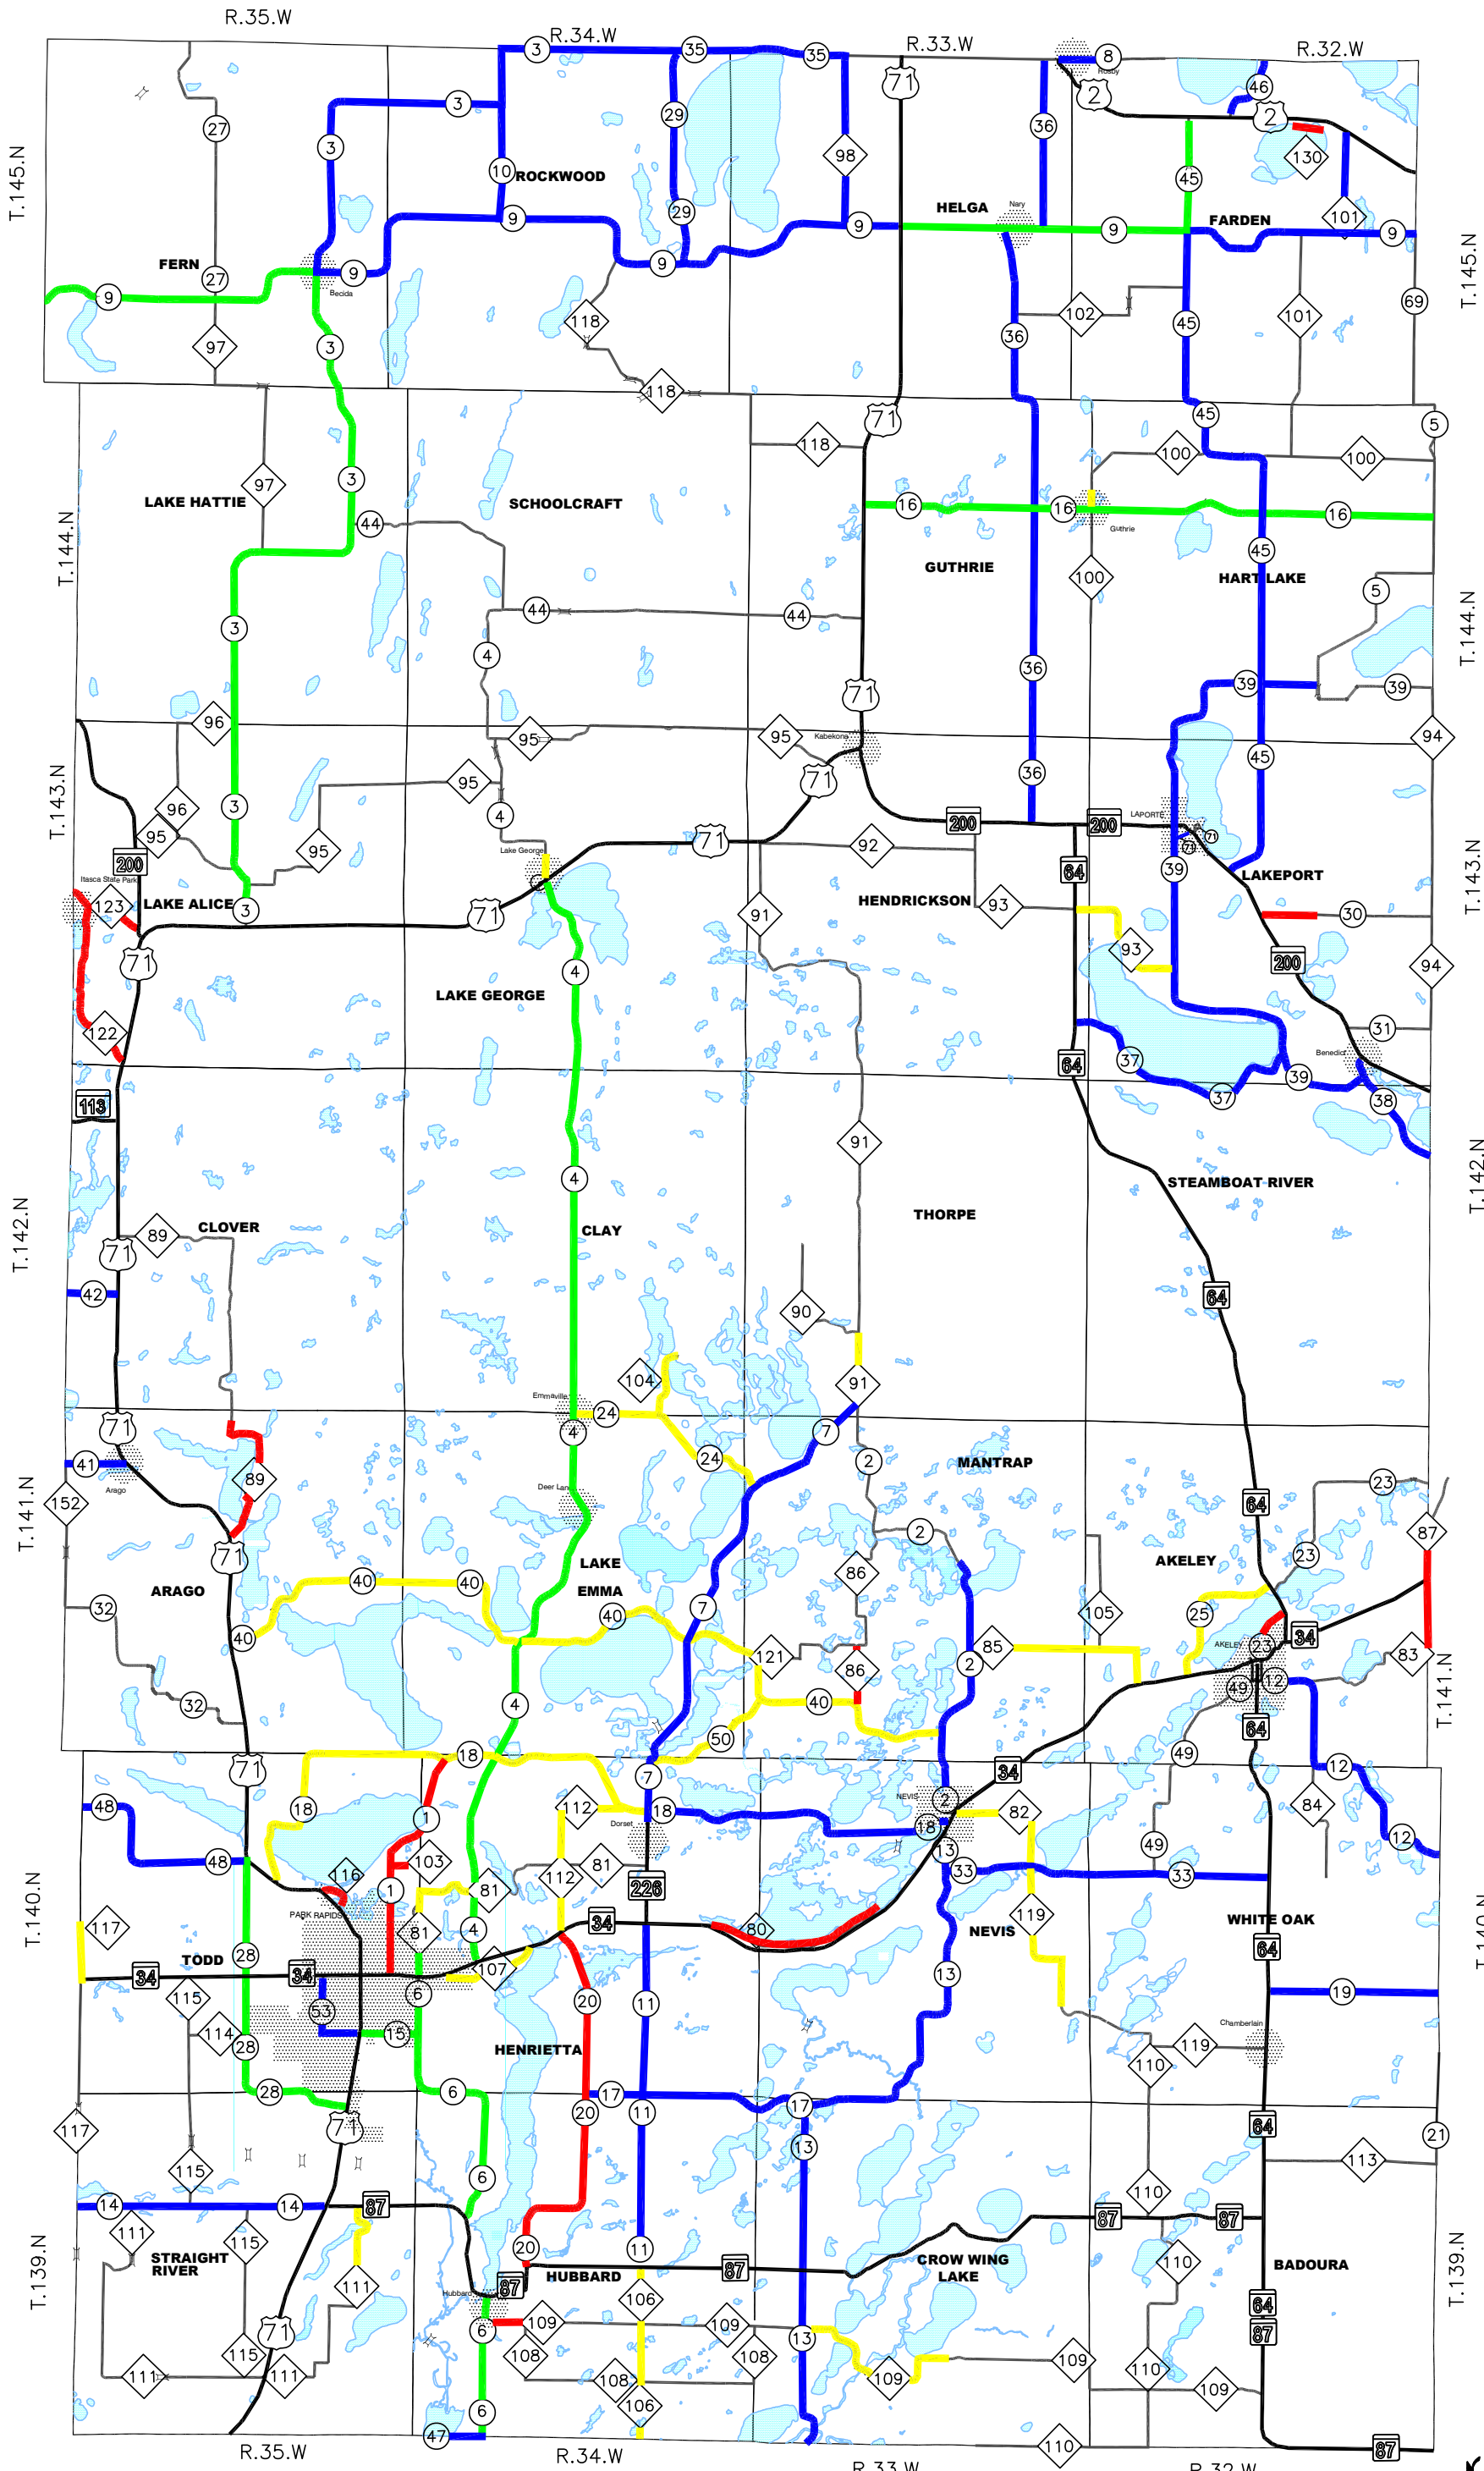

2024 HUBBARD COUNTY ROAD RESTRICTIONS

2024 ROAD RESTRICTIONS

- 10 TON- —
- 9 TON- —
- 7 TON- —
- 5 TON- —

NOTE: All Gravel County Roads are 5 TON

UPDATED 2/23/24 AG